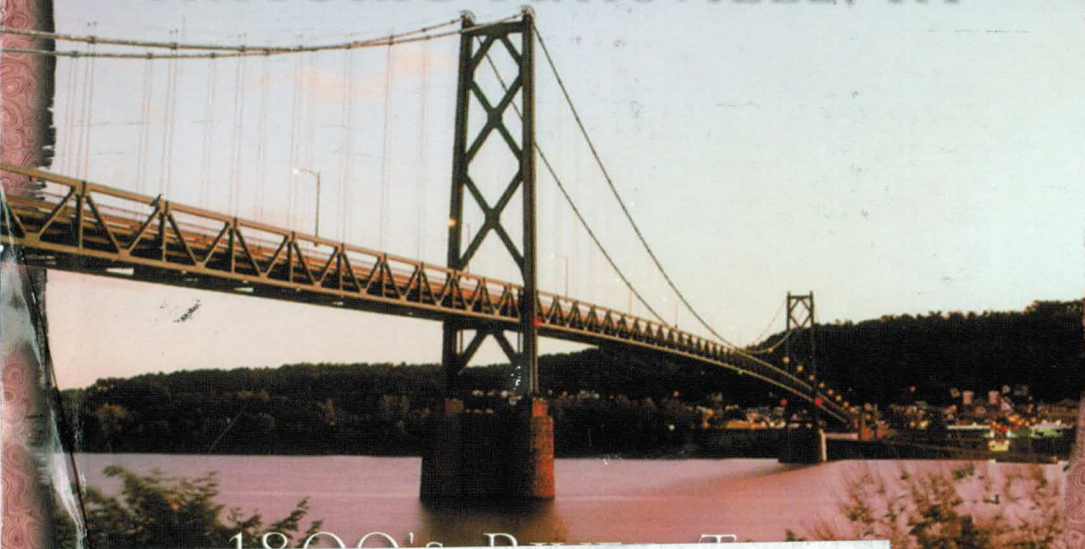

HISTORIC MAYSVILLE, KY

1800's Bridge

THE MAYSVILLE SUSPENSION BRIDGE IS A NATIONAL HISTORIC LANDMARK